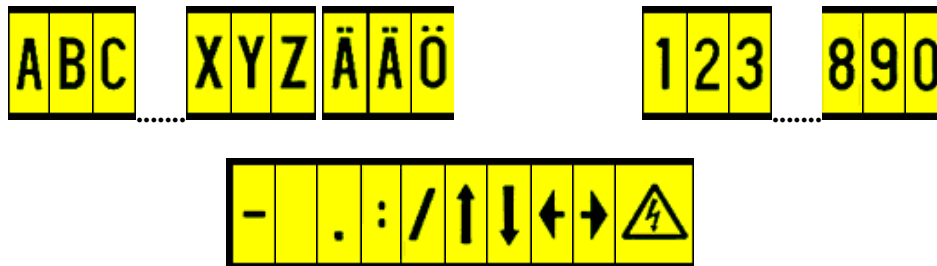

P.O. Box 554, Portland, OR; 97207
503-292-8682 (Phone) 800-722-8078 503-292-8697 (Fax)
info@pr-tech.com sales@pr-tech.com

Hammarprodukter Aerial Survey Signs

Aviation Number Sign Type 1 H 160
Printed on one side. Text height 160 mm.

For lattice towers and steel cross bars.

A new type of the one side printed Aviation Number Sign enabling easy assembly of signs with up to 10 characters. The new system consists of a made to order base plate and single characters. The base plate is made from 2,5 mm extruded aluminum profiles, coated with varnish and painted in black weather-proof paint.

Complete with punched out holes and compression moldings for easy fixing using e.g. bolts and clips. The characters are screen printed in black on 1 mm yellow painted sheet aluminum.

Complete signs are made to order.

The characters are screen printed in black on yellow sheet aluminium and coated with varnish after printing.