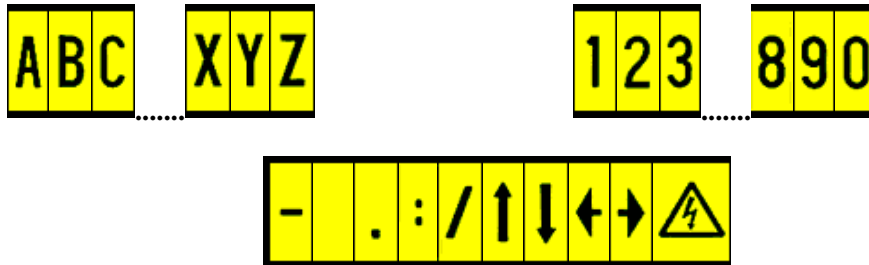

P.O. Box 554, Portland, OR; 97207
503-292-8682 (Phone) 800-722-8078 503-292-8697 (Fax)
info@pr-tech.com sales@pr-tech.com

Hammarprodukter H160 Combo Signs

For labeling stations, switchyards, transformers, place names, directions etc. A new size in our range of combinations signs.

The new system consists of made to order base plate and single numbers, letters, characters and symbols.

The base plate - Made from 2,5 mm extruded aluminum profiles, coated with varnish and painted in black weather-proof paint. Complete with punched out holes and compression moldings for easy fixing using e.g. bolts and clips.

Characters - Text height 160 mm / The characters are screen printed in black on 1 mm yellow painted sheet aluminum. The characters are painted with clear laquer after printing. Theoretical reading distance is 60 meters.

H160 - Characters

The characters are screen printed in black on yellow sheet aluminum and coated with varnish after printing.