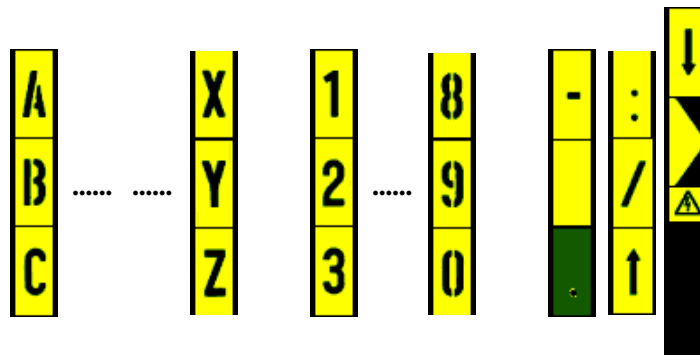

P.O. Box 554, Portland, OR; 97207
 503-292-8682 (Phone) 800-722-8078 503-292-8697 (Fax)
 info@pr-tech.com sales@pr-tech.com

Hammarprodukter H50v Combo Signs

H 50 is also available in a vertical version. The characters in H 50 vertical are made to measure to fit baseplate H 25. (please note that H 50 characters do not fit) The signs can be ordered as "ready-made" or "self-assembly".

Baseplate - The edges of the baseplate are folded so that the characters of your choice can be inserted from right to left.

H50v - Characters

The characters are punched out holes in yellow or white weather proof aluminum plates.