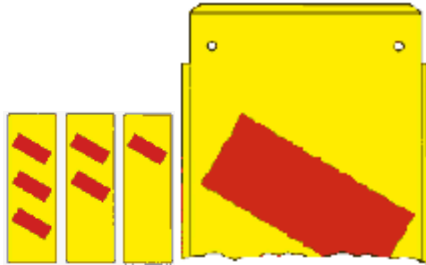

P.O. Box 554, Portland, OR; 97207
 503-292-8682 (Phone) 800-722-8078 503-292-8697 (Fax)
 info@pr-tech.com sales@pr-tech.com

Hammarprodukter Overhead Signs

Crossing overhead powerlines K 1

Sign with bent angles and holes for side attachment. Delivered in sets of 3 signs including 6 side brackets. Red symbols on yellow background.

EE 06 681 15
 K1 310 x 1000 x 2,0 mm

Crossing overhead powerlines K 2

Sign with bent angles for side attachment using 3 French wood screws 6 x 50 mm. Delivered in sets of 6 signs. Red symbol on yellow background.

EE 06 681 70
 K2 315 x 200 x 2,0 mm

Crossing overhead powerlines K 34

The sign is delivered with side brackets, either to warn of crossing lines or for side obstacles. Delivered in sets of 3 signs complete with 3 side brackets, screws and nuts.

Red border on yellow background.

EE 06 681 72
 K 34 Triangle 500 mm

Side bracket for Crossing overhead powerlines sign

Attachment for fixing hazard signs types 3 and 4 alongside poles. The brackets are 40 x 8 mm sheet aluminium and is delivered with a complete set of screws.